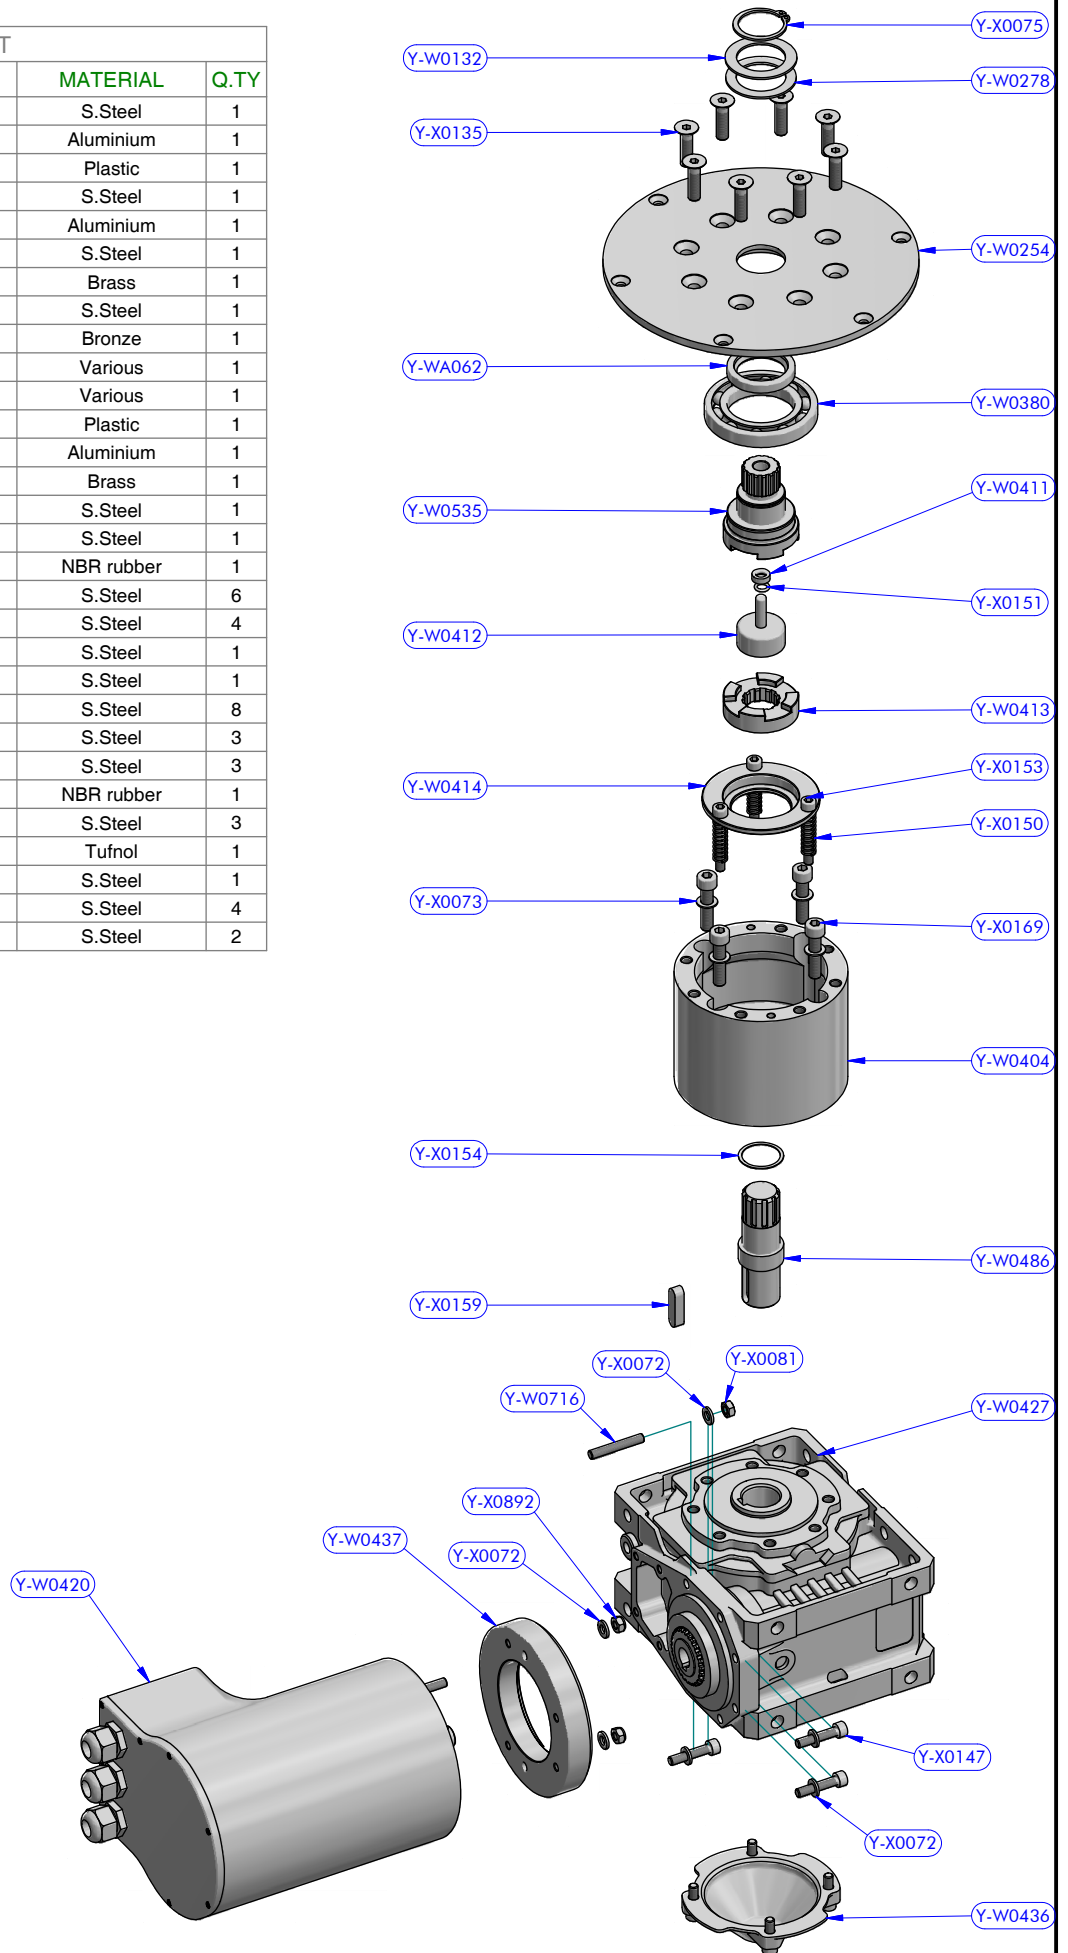

PART LIST			
CODE	DESCRIPTION	MATERIAL	Q.TY
Y-W0132	Shaft washer	S.Steel	1
Y-W0254	Skirt flange	Aluminium	1
Y-W0278	Platic washer	Plastic	1
Y-W0380	Ball Bearing	S.Steel	1
Y-W0404	Disengagement box	Aluminium	1
Y-W0411	O-ring cup	S.Steel	1
Y-W0412	Disengagement	Brass	1
Y-W0413	Lower coupling	S.Steel	1
Y-W0414	Thrust ring	Bronze	1
Y-W0420	Stud	Various	1
Y-W0427	Horizontal gearbox	Various	1
Y-W0436	Gearbox cap	Plastic	1
Y-W0437	Motor flange	Aluminium	1
Y-W0486	Gearbox shaft	Brass	1
Y-W0535	Upper coupling	S.Steel	1
Y-W0716	Stud	S.Steel	1
Y-WA062	Packing ring	NBR rubber	1
Y-X0072	Washer	S.Steel	6
Y-X0073	Washer	S.Steel	4
Y-X0075	Seeger	S.Steel	1
Y-X0081	Nut	S.Steel	1
Y-X0135	Screw	S.Steel	8
Y-X0147	Screw	S.Steel	3
Y-X0150	Compression spring	S.Steel	3
Y-X0151	O-Ring	NBR rubber	1
Y-X0153	Screw	S.Steel	3
Y-X0154	Washer	Tufnol	1
Y-X0159	Parallel key	S.Steel	1
Y-X0169	Screw	S.Steel	4
Y-X0892	Nut	S.Steel	2

antal

FAMILY: XT series
ARTICLE: Horizontal drive assy
DESCRIPTION: Exploded view

MODEL CODE: Y-WA113

DATE: 18/05/2020
DWG N.: 20051810
REV.: 01
PG.: /