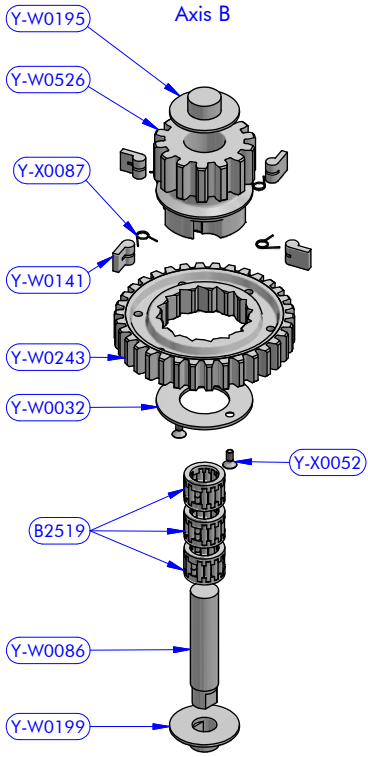

antal

Winches XT series
FAMILY ARTICLE
Exploded view
DESCRIPTION

XT70.3/AL
Powered version
MODEL CODE

07/02/2019 00
DATE REV.
17060801 2 / 3
DWG N. PG.