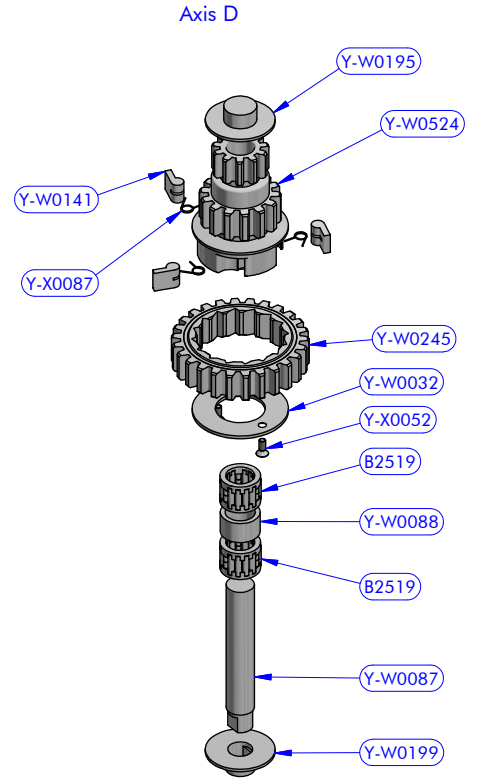

antal

Winches XT series
FAMILY ARTICLE
Exploded view
DESCRIPTION

XT70.3/AL
Powered version
MODEL CODE

07/02/2019 00
DATE REV.
17060801 2 / 3
DWG N. PG.