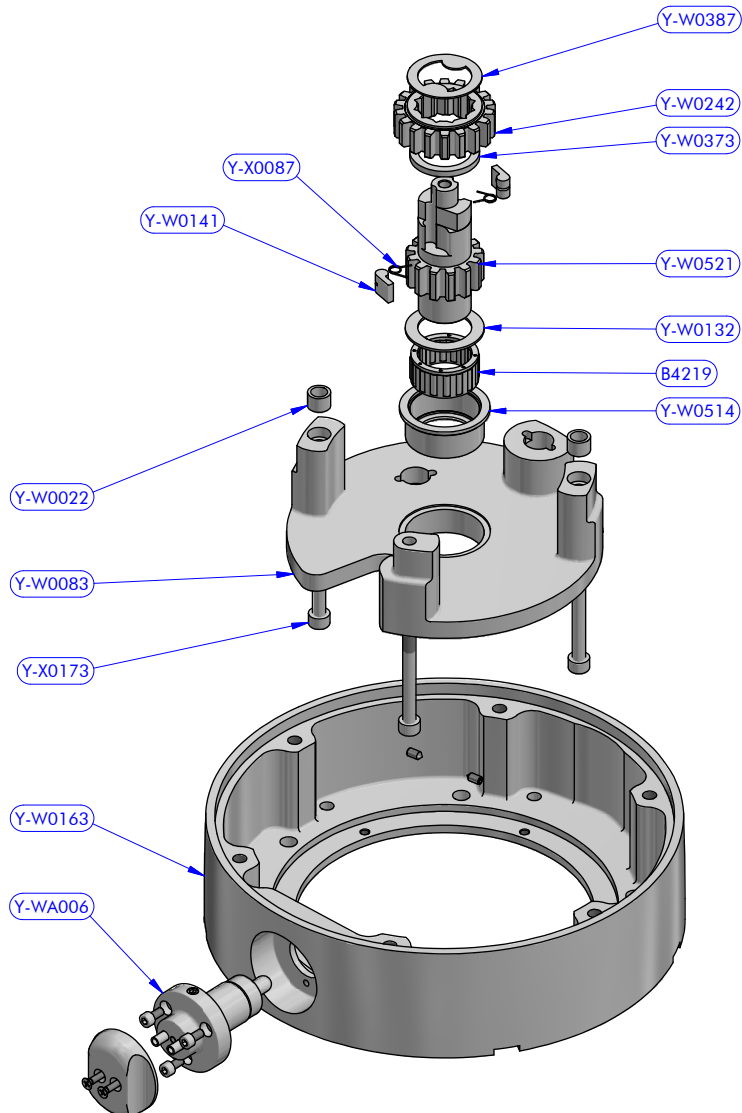

antal

Winches XT series
FAMILY ARTICLE
Exploded view
DESCRIPTION

XT70.3/AL
Powered version
MODEL CODE

07/02/2019 00
DATE REV.
17060801 2 / 3
DWG N. PG.